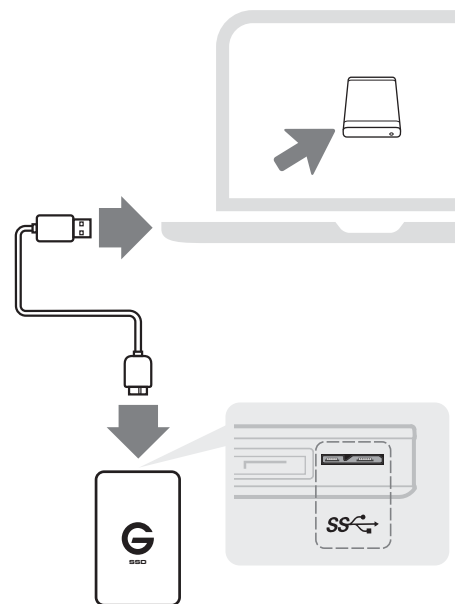

Technical Support

g-technology.com/support

United States, Canada and South America

Languages Spoken English
E-Mail support@g-technology.com
Technical Support 1-888-426-5214

Europe

Languages Spoken English / German / French
E-Mail eusupport@g-technology.com
Technical Support

Austria	43-1-36-027-71464	Italy	39-02-3859-1113
Belgium	32-2-620-0008	Netherlands	31-20-654-5246
Denmark	45-82-33-2759	Norway	47-23-50-00-96
Finland	358-9-817-10-213	Russia	7-495-228-3966
France	33-1-4993-9226	Sweden	46-752-40-05-69
Germany	49-69-29-993601	Switzerland	41-22-567-5155
Ireland	353-1-605-8399	UK	44-203-356-3719

Asia Pacific

Australia	1800-001-685	New Zealand	0800-446-449
China	400 8866072	Philippines	1800-1651-0597
Hong Kong	800-933-683	Singapore	1800-840-9595
India	000800-650-1244	Taiwan	00801-651-647
Indonesia	0018-0365-7854	Thailand	001800-656-450
Japan	0570 022303		
Malaysia	1800-80-6016	Rest of Asia-Pacific	+65-6840-9595

HGST Inc., a Western Digital company
3403 Yerba Buena Road
San Jose, CA 95135

g-technology.com

G-DRIVE ev RaW SSD	
Power	5V 900mA
Operating Temp.	41° - 95°F (5° - 35°C)
Operating Relative Humidity	5 - 80%

G-Technology®

G|DRIVE® ev RaW SSD

Quick Start Guide

1

* Sold separately
Separater verkauf
Vendu séparément
單獨出售
獨立零售
別売

SATA