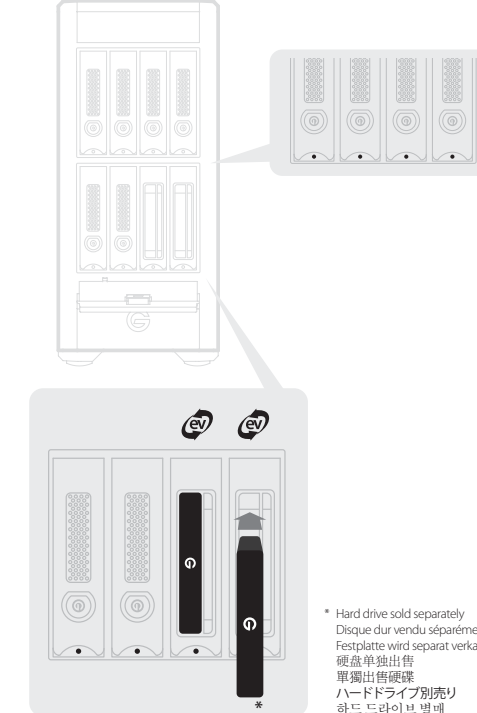

Technical Support

g-technology.com/support

United States, Canada and South America

Languages Spoken English
E-Mail support@g-technology.com
Technical Support 1-888-426-5214

Europe

Austria	43-1-36-027-71464	Italy	39-02-3859-1113
Belgium	32-2-620-0008	Netherlands	31-20-654-5246
Denmark	45-82-33-2759	Norway	47-23-50-00-96
Finland	358-9-817-10-213	Russia	7-495-228-3966
France	33-1-4993-9226	Sweden	46-752-40-05-69
Germany	49-69-29-993601	Switzerland	41-22-567-5155
Ireland	353-1-605-8399	UK	44-203-356-3719

Asia Pacific

Australia	1800-001-685	New Zealand	0800-446-449
China	400 8866072	Philippines	1800-1651-0597
Hong Kong	800-933-683	Singapore	1800-840-9595
India	000800-650-1244	Taiwan	00801-651-647
Indonesia	0018-0365-7854	Thailand	001800-656-450
Japan	0570 022303		
Malaysia	1800-80-6016	Rest of Asia-Pacific	+65-6840-9595

g-technology.com

HGST, Inc., a Western Digital Company
5601 Great Oaks Parkway, San Jose, CA 95138

Auth. Rep.: HGST Europe, Ltd.
Marie Curieweg 20, Roermond, Limburg, 6045 GH, NL

g-technology.com

G-SPEED SHUTTLE XL with ev Series Bay Adapters	
Power	100-240V~ 4-2A, 60-50Hz
Operating Temp.	41° - 95°F (5° - 35°C)
Operating Relative Humidity	5 - 80%

G-Technology™

G|SPEED™ SHUTTLE XL ⚡
with ev Series Bay Adapters

Quick Start Guide

1

Download and install*

* Télécharger et installer
Herunterladen und Installieren
下载并安装
下载並安裝
ダウンロードしてインストール
다운로드 및 설치

2

3

* Hard drive sold separately
Disque dur vendu séparément
Festplatte wird separat verkauft
硬盘单独出售
單獨出售硬碟
하드 드라이브 별매
하드 드라이브 판매